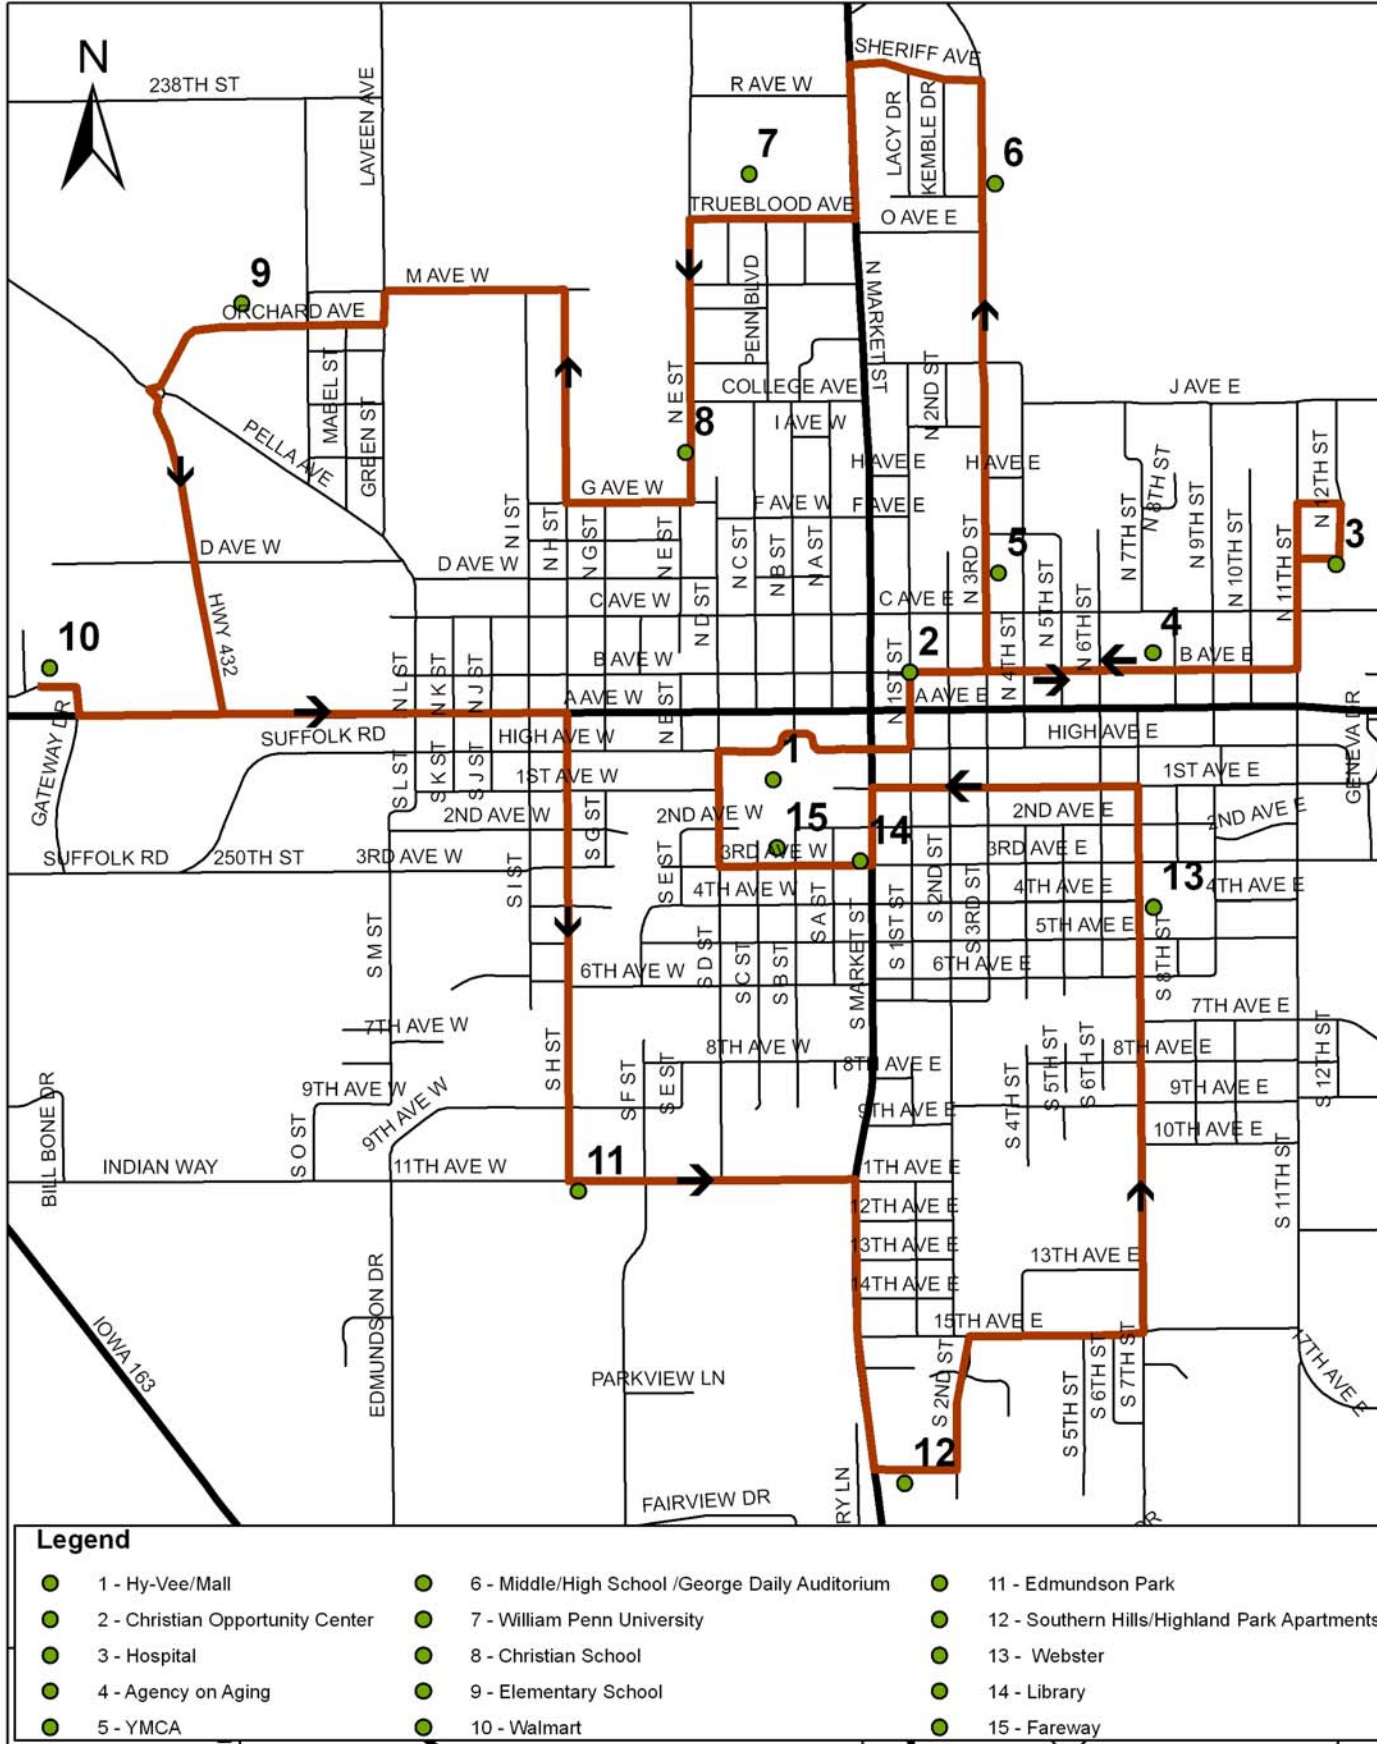

# OSKALOOSA'S NEW BUS ROUTE

**WHEN IS THE BUS SERVICE OFFERED?**

Oskaloosa Rides is in service Mondays, Wednesdays, and Fridays from 9:00 AM to 5:30 PM.

**HOW MUCH DOES IT COST TO RIDE?**

A one-way ticket for adults is \$1.00. Children and teens 18 and under ride free.

**WHERE DO I GET ON THE BUS?**

The bus will stop at all 15 stops designated by the Oskaloosa Rides sign. You can also signal the bus anywhere along the route as long as you're on the right side of the street. The bus will not stop along A Ave.

**I NEED A RIDE FOR A TIME WHEN OSKALOOSA RIDES ISN'T IN SERVICE.**

**WHAT CAN I DO?**  
10-15 Transit also offers a door-to-door service available 24 hours a day, 7 days a week. Fares are \$2.00 within Oskaloosa or \$4.00 within Mahaska County. Trips must be scheduled 24 hours in advance and are subject to availability of a vehicle. Call 10-15 Transit at 800-227-6390 to schedule.

Bus Stops	Stop Times							
Hy-Vee/Penn Central Mall	9:00	10:00	11:00	12:00	1:00	2:30	3:30	4:30
Christian Opportunity Center	9:03	10:03	11:03	12:03	1:03	2:33	3:33	4:33
Mahaska Health Partnership	9:07	10:07	11:07	12:07	1:07	2:37	3:37	4:37
Senior Center	9:12	10:12	11:12	12:12	1:12	2:42	3:42	4:42
YMCA	9:14	10:14	11:14	12:14	1:14	2:44	3:44	4:44
OHS/OMS/George Daily	9:17	10:17	11:17	12:17	1:17	2:47	3:47	4:47
William Penn University	9:20	10:20	11:20	12:20	1:20	2:50	3:50	4:50
Oskaloosa Christian Schools	9:23	10:23	11:23	12:23	1:23	2:53	3:53	4:53
OES/Lacey Rec Complex	9:29	10:29	11:29	12:29	1:29	2:59	3:59	4:59
Walmart	9:33	10:33	11:33	12:33	1:33	3:03	4:03	5:03
Edmundson Park	9:41	10:41	11:41	12:41	1:41	3:11	4:11	5:11
Southern Hills/Highland Park	9:44	10:44	11:44	12:44	1:44	3:14	4:14	5:14
Webster School	9:50	10:50	11:50	12:50	1:50	3:20	4:20	5:20
Oskaloosa Public Library	9:54	10:54	11:54	12:54	1:54	3:24	4:24	5:24
Fareway	9:56	10:56	11:56	12:56	1:56	3:26	4:26	5:26