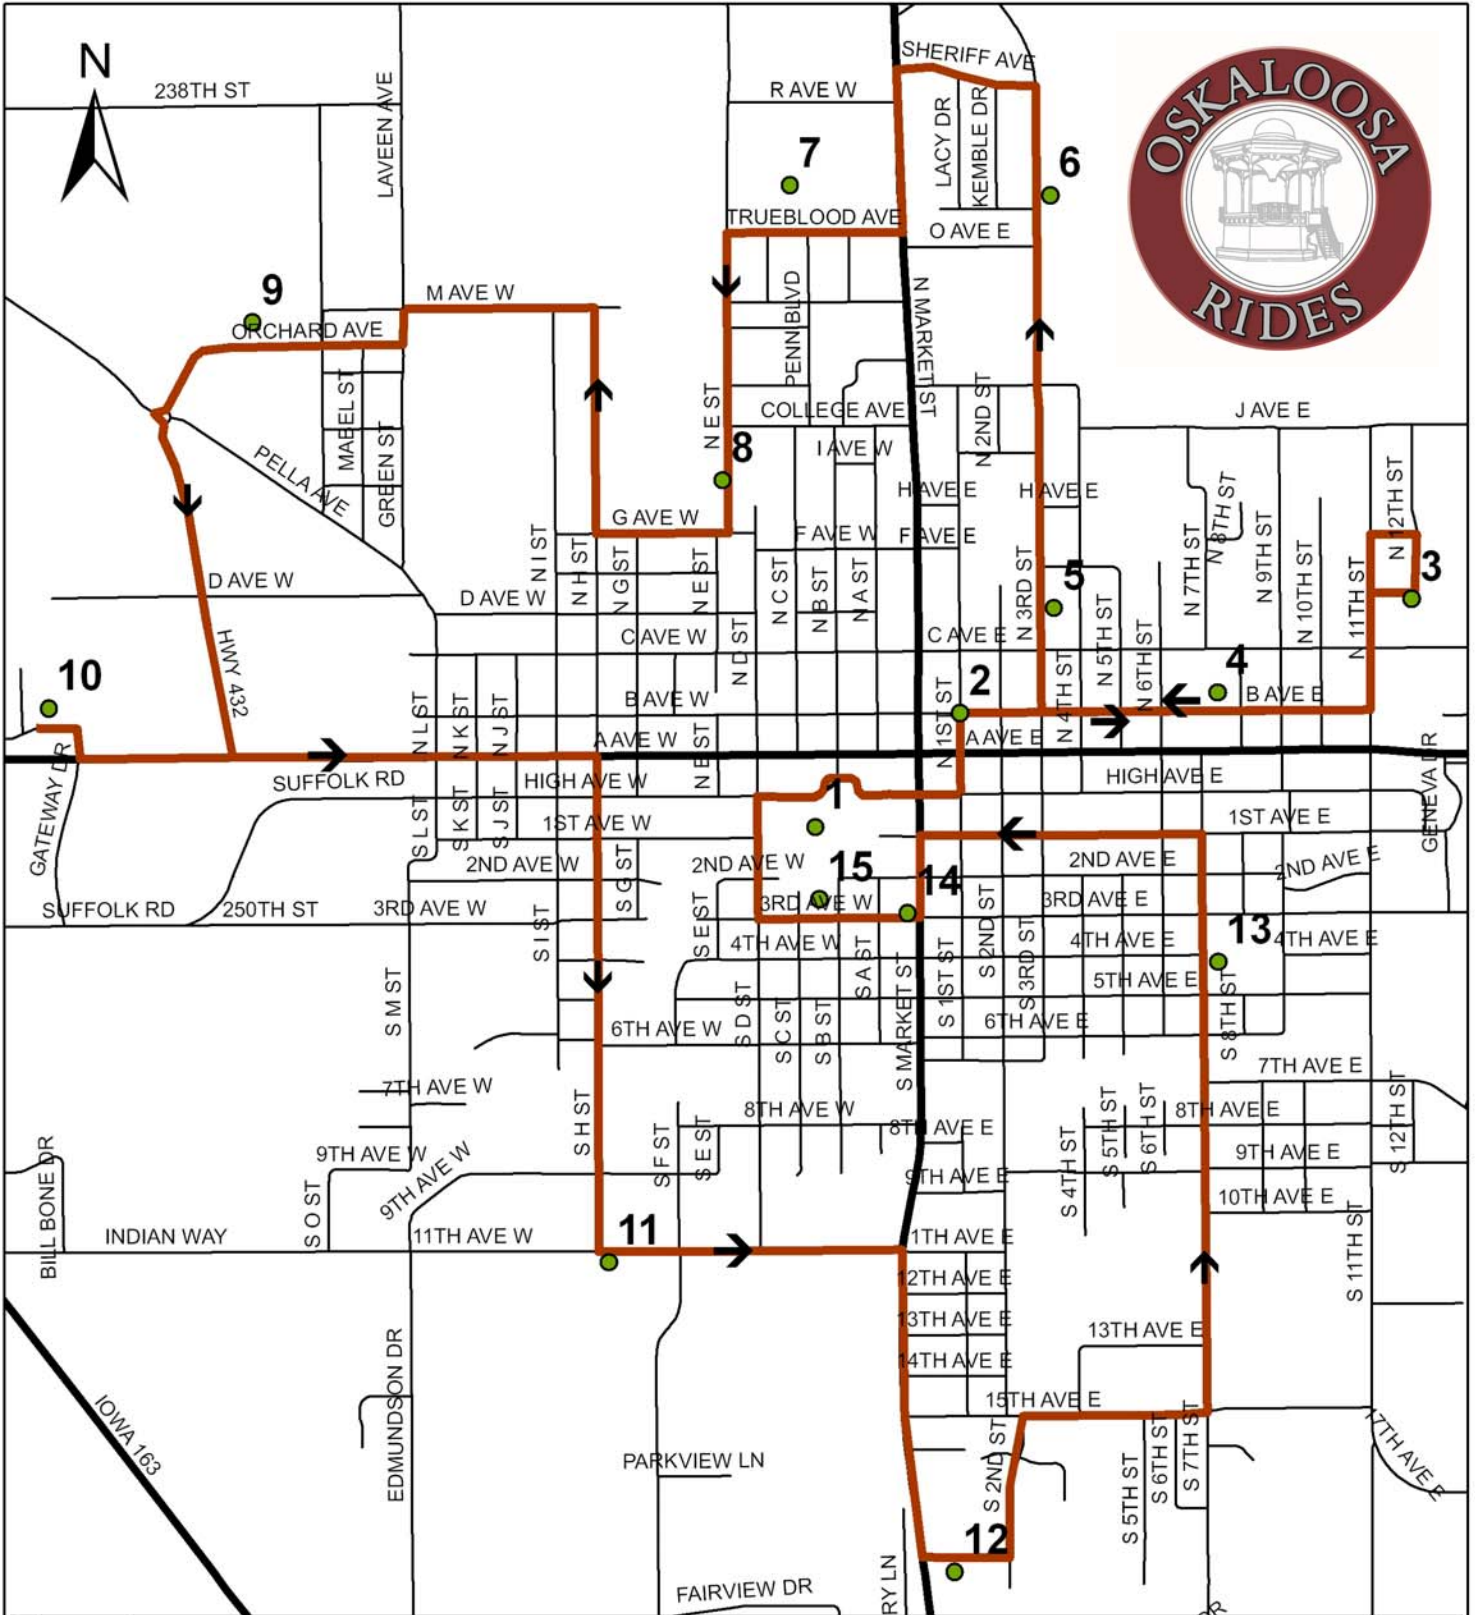

Oskaloosa Rides - Bus Route

Legend

- | | | |
|------------------------------------|---|--|
| ● 1 - Hy-Vee/Mall | ● 6 - Middle/High School /George Daily Auditorium | ● 11 - Edmundson Park |
| ● 2 - Christian Opportunity Center | ● 7 - William Penn University | ● 12 - Southern Hills/Highland Park Apartments |
| ● 3 - Hospital | ● 8 - Christian School | ● 13 - Webster |
| ● 4 - Agency on Aging | ● 9 - Elementary School | ● 14 - Library |
| ● 5 - YMCA | ● 10 - Walmart | ● 15 - Fareway |

Bus Stops	Stop Times							
Hy-Vee/Penn Central Mall	9:00	10:00	11:00	12:00	1:00	2:30	3:30	4:30
Christian Opportunity Center	9:03	10:03	11:03	12:03	1:03	2:33	3:33	4:33
Mahaska Health Partnership	9:07	10:07	11:07	12:07	1:07	2:37	3:37	4:37
Senior Center	9:12	10:12	11:12	12:12	1:12	2:42	3:42	4:42
YMCA	9:14	10:14	11:14	12:14	1:14	2:44	3:44	4:44
OHS/OMS/George Daily	9:17	10:17	11:17	12:17	1:17	2:47	3:47	4:47
William Penn University	9:20	10:20	11:20	12:20	1:20	2:50	3:50	4:50
Oskaloosa Christian Schools	9:23	10:23	11:23	12:23	1:23	2:53	3:53	4:53
OES/Lacey Recreation Complex	9:29	10:29	11:29	12:29	1:29	2:59	3:59	4:59
Walmart	9:33	10:33	11:33	12:33	1:33	3:03	4:03	5:03
Edmundson Park	9:41	10:41	11:41	12:41	1:41	3:11	4:11	5:11
Southern Hills/Highland Park	9:44	10:44	11:44	12:44	1:44	3:14	4:14	5:14
Webster School	9:50	10:50	11:50	12:50	1:50	3:20	4:20	5:20
Oskaloosa Public Library	9:54	10:54	11:54	12:54	1:54	3:24	4:24	5:24
Fareway	9:56	10:56	11:56	12:56	1:56	3:26	4:26	5:26

I need a ride for a time when Oskaloosa Rides isn't in service. What can I do?

10-15 Transit also offers a door-to-door service available 24 hours a day, 7 days a week. Fares are \$2.00 within Oskaloosa or \$4.00 within Mahaska County. Trips must be scheduled 24 hours in advance and are subject to availability of a driver and vehicle. Call 10-15 Transit at 800-227-6390 to schedule a trip.